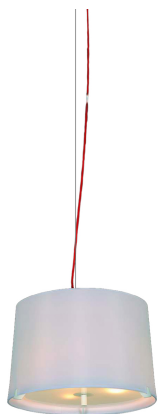

Art No : LL303205**Product Image****Drawing Image**

Specifications

| | |
|------------|----------------|
| Material | |
| Finish | White |
| Lamp Qty | 2 |
| Type | SUSPENDED |
| Feature | FIXTURE |
| Base | LED E27 |
| Dimensions | H2000 x Ø400mm |