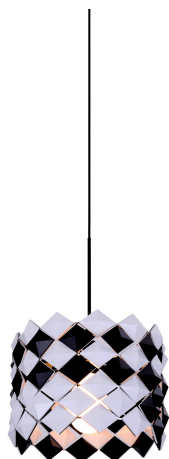

Art No : LL203305**Product Image****Drawing Image****Specifications**

Material	Carbon Steel
Finish	White, Black
Lamp Qty	1
Type	SUSPENDED
Feature	FIXTURE
Base	
Dimensions	H2000 x Ø350mm

Features