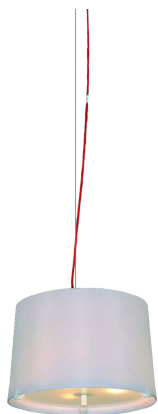

Art No : LL303205**Product Image****Drawing Image**

Specifications

Material	
Finish	White
Lamp Qty	2
Type	SUSPENDED
Feature	FIXTURE
Base	LED E27
Dimensions	H2000 x Ø400mm

Features