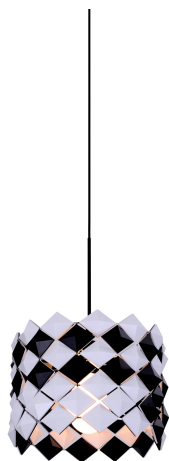

Art No : LL203305**Product Image****Drawing Image****Specifications**

Material	Carbon Steel
Finish	White, Black
Lamp Qty	1
Type	SUSPENDED
Feature	FIXTURE
Base	
Dimensions	H2000 x Ø350mm

Features