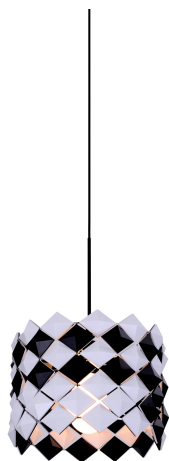

Art No : LL203305

Product Image

Drawing Image

Specifications

Material	Carbon Steel
Finish	White, Black
Lamp Qty	1
Type	SUSPENDED
Feature	FIXTURE
Base	
Dimensions	H2000 x Ø350mm

Features